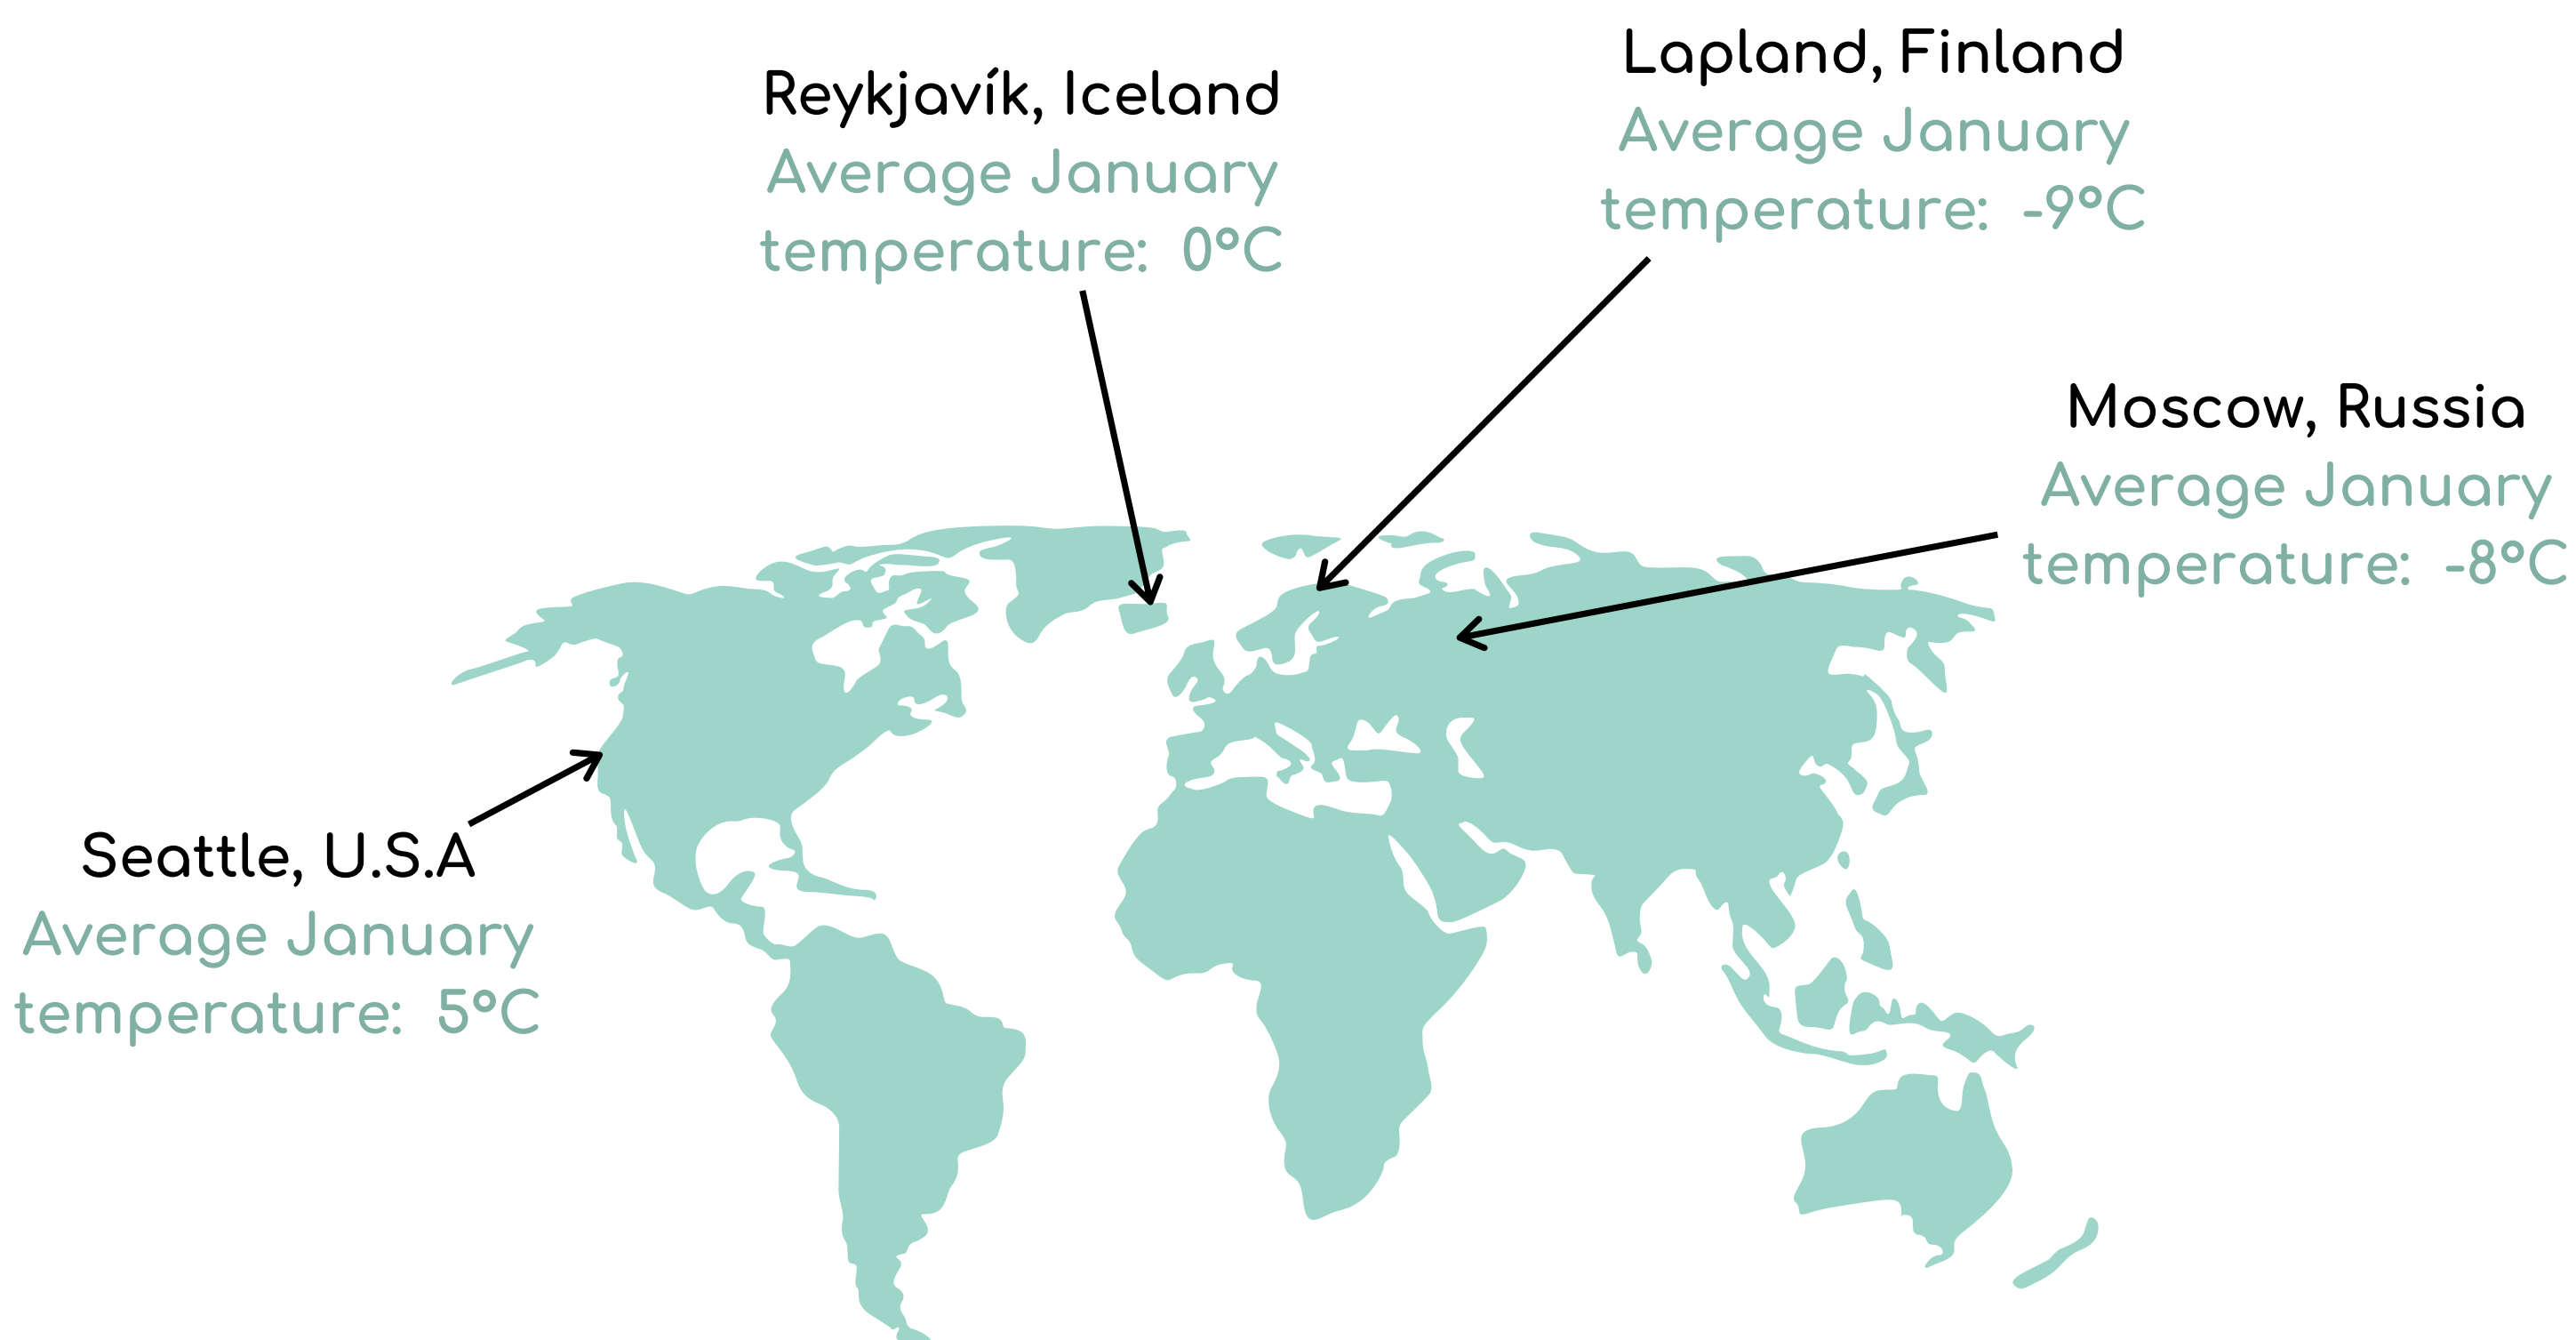

Negative Numbers: Temperatures around the world

Which location has the lowest temperature?

Which location has the highest temperature?

Use the line to help you answer the following questions.

What is the difference in temperatures between Moscow and Seattle?

Scientists have now discovered that the average January temperature in Finland has increased by 3°C. What is the new average January temperature in Lapland?

On a particular day, the temperature in Seattle is 7 degrees lower than the January average. What temperature is it on this day?
